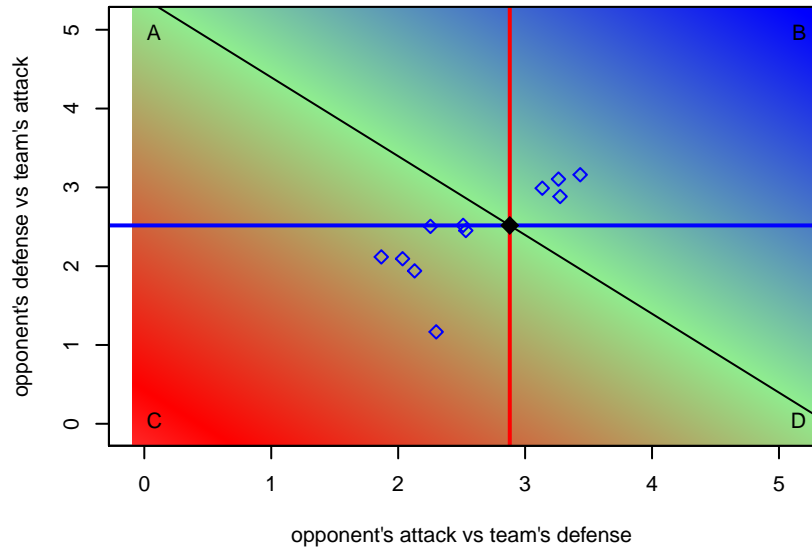

BSC Portland Black-Legends G98
 Dots are actual minus expected GF (blue circles) and GA (red triangles).
 Blue line is smoothed change in attack strength. Red is smoothed change in defense strength.

**attack and defense variance (black dot)
relative to other teams
and top 10 in region**

**attack and defense rating
relative to others at age
and all opponents in last 13 months**

**attack and defense rating
relative to others at age
and all opponents in last 13 months**

Performance relative to 13 month average

Performance relative to 13 month average

Distribution of opponents
 Red = Lose zone, Blue = Win zone, Green = Even
 Black line separates win/lose zones

lot. A=Neither has attack advantage, B=Opponent has both attack and defense advantage, C=Opponent has both attack and defense disadvantage, D=Both have